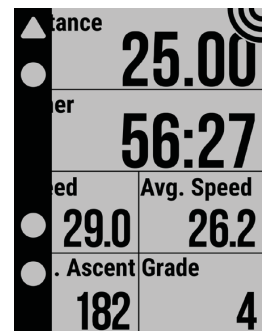

CLIMBPRO

WORKOUTS

MTB DYNAMICS

INCIDENT DETECTION

VARIA RADAR OVERLAY

PRODUCTCONFIGURATIES:

Edge 130 Plus

SKU	EAN	INCLUDES	COUNTRY OF ORIGIN
010-02385-01	0753759256142	Edge 130 Plus, mounting hardware, USB cable, documentation	Made in Taiwan.
EUR			
€ 199.99			