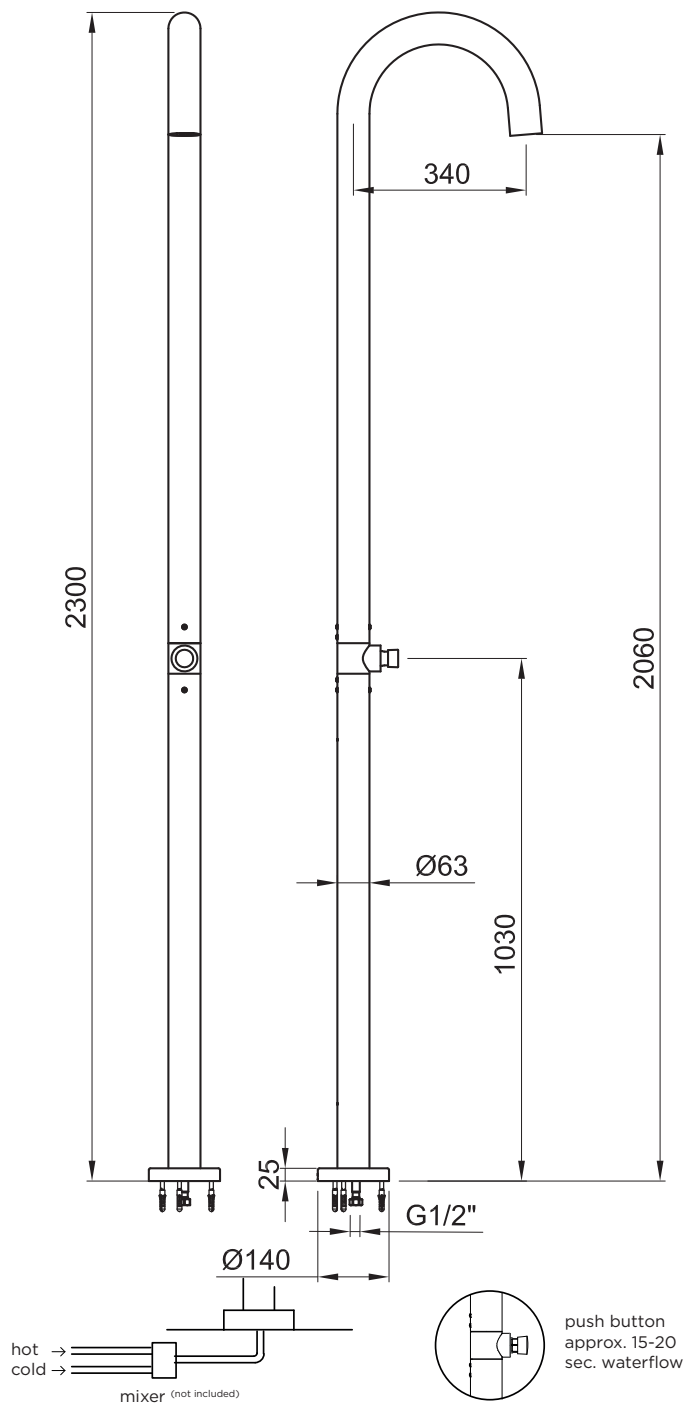

# JEE-O original shower push

Article code:	100-6500 ● Brushed
Material:	Stainless Steel r316
Cleaning instructions:	download JEE-O shower and taps manual on our website: <a href="http://www.jee-o.com">www.jee-o.com</a>
Cartridge:	JEE-O ceramic stop valve with on/off spindle, item code 005-0301
Flow at water of 38°C / 100,4°F:	12l p/m at 3bar pressure
Flow duration:	15-20 seconds
Note:	Use of the JEE-O wall bracket (101-6000) is recommended with this model.

Connection:	G 1/2" (Ø15mm / 0.6") nylon <sup>(out)</sup> /epdm <sup>(in)</sup> flexhose with brass swivel British Standard Pipe (BSP)
Thread:	
Dimension package:	L 158 x W 18 W 54 x H 16 cm
Total weight:	10.0 kg
Package weight:	2.0 kg
Placing on a water-tight floor	
7 year warranty - The general conditions can be found on our website: <a href="http://www.jee-o.com/downloads">www.jee-o.com/downloads</a>	
HS code:	84818011900
Approvals:	SLS BS EN 817, SS 375, AS/NZS 4020, BS EN